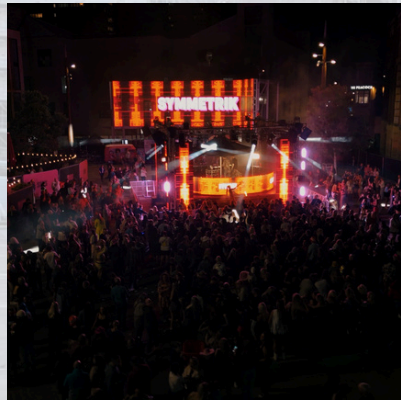

# Image Gallery

**City of Sunderland** **Events**

*Venue: Keel Square, Sunderland*

# Venue Information

Keel Square is an ideal city centre space to host a variety of events.

Keel Square, completed in 2015, is predominantly constructed from sandstone, granite, and bronze. Its name was chosen by the city's residents, reflecting Sunderland's deep connection to its heritage. The square features two unique public art installations that pay tribute to the city's industrial past. 'The Keel Line' honours Sunderland's shipbuilding legacy by listing the names of over 8,000 ships launched in the city, while 'Propellers of the City' commemorates the workers of its shipyards.

Well-connected by public transport, Keel Square is easily accessible, with nearby multi-story parking, Metro, and train stations. As part of Sunderland's developing 'Cultural Quarter,' it serves as an ideal venue for events. It hosts the annual Sunderland Festival of Running, Christmas light switch-ons, festive ice rinks, markets, and more. Event organizers should note the need to accommodate access for local businesses.