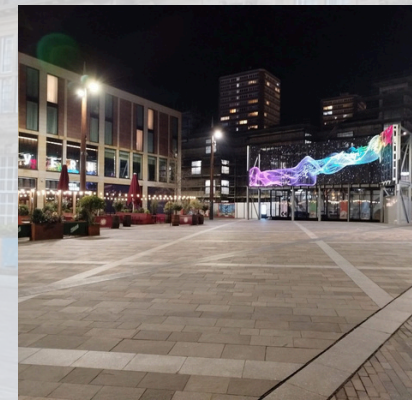

# Image Gallery

**City of Sunderland** **Events**

*Venue: Keel Square, Sunderland*

# Venue Information

Keel Square is an ideal city centre space to host a variety of events.

Keel Square, completed in 2015, is predominantly constructed from sandstone, granite, and bronze. Its name was chosen by the city's residents, reflecting Sunderland's deep connection to its heritage. The square features two unique public art installations that pay tribute to the city's industrial past. 'The Keel Line' honours Sunderland's shipbuilding legacy by listing the names of over 8,000 ships launched in the city, while 'Propellers of the City' commemorates the workers of its shipyards.

Well-connected by public transport, Keel Square is easily accessible, with nearby multi-story parking, Metro, and train stations. As part of Sunderland's developing 'Cultural Quarter,' it serves as an ideal venue for events. It hosts the annual Sunderland Festival of Running, Christmas light switch-ons, festive ice rinks, markets, and more. Event organizers should note the need to accommodate access for local businesses.