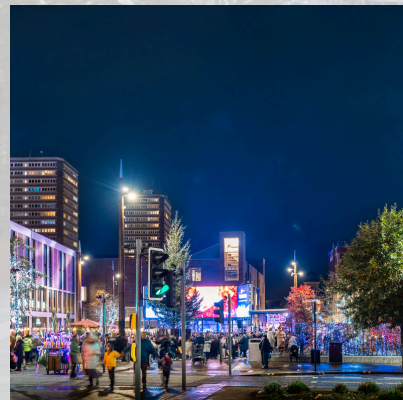

# KEEL SQUARE

73 High St West, Sunderland, SR1 3DZ

City of **Events**  
Sunderland

[events@sunderland.gov.uk](mailto:events@sunderland.gov.uk)

[Visit our website for more info](#)

# Image Gallery

**City of Sunderland** **Events**

*Venue: Keel Square, Sunderland*

# Venue Information

Keel Square is an ideal city centre space to host a variety of events.

Keel Square, completed in 2015, is predominantly constructed from sandstone, granite, and bronze. Its name was chosen by the city's residents, reflecting Sunderland's deep connection to its heritage. The square features two unique public art installations that pay tribute to the city's industrial past. 'The Keel Line' honours Sunderland's shipbuilding legacy by listing the names of over 8,000 ships launched in the city, while 'Propellers of the City' commemorates the workers of its shipyards.

Well-connected by public transport, Keel Square is easily accessible, with nearby multi-story parking, Metro, and train stations. As part of Sunderland's developing 'Cultural Quarter,' it serves as an ideal venue for events. It hosts the annual Sunderland Festival of Running, Christmas light switch-ons, festive ice rinks, markets, and more. Event organizers should note the need to accommodate access for local businesses.